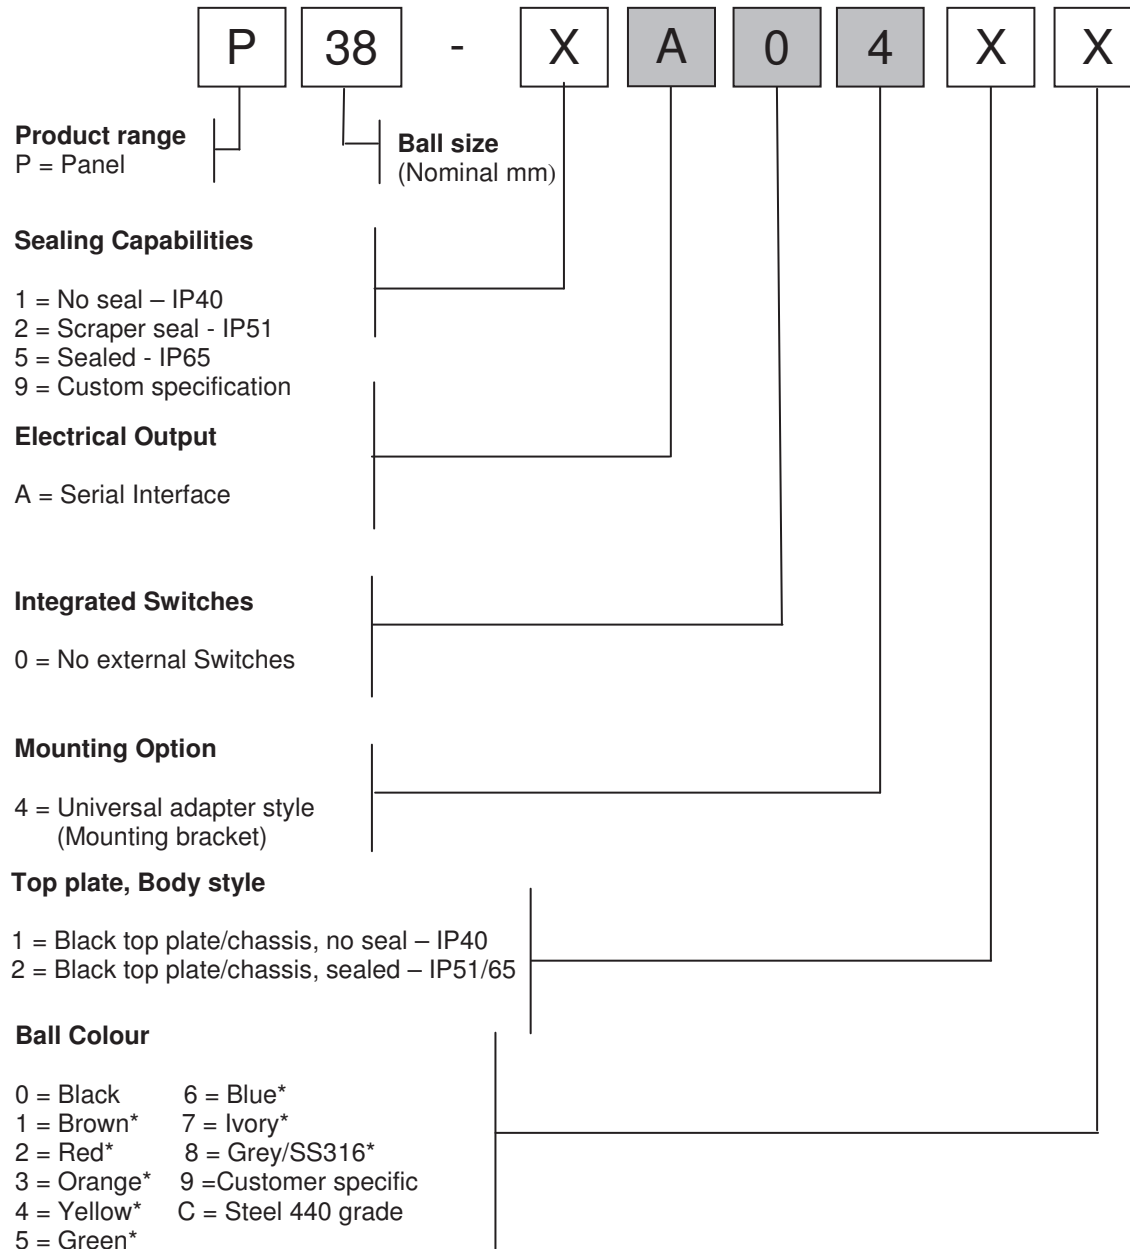

## 1. DESCRIPTION

The P38 Series mechanical trackballs are high specification, professional devices for use in demanding environments.

High-grade stainless steel shafts and bearings ensure a solid and precise pointer control while the patented floating seal technology limits ingress of aqueous solutions and particulates.

## 3. APPLICATIONS

- Control systems
- Medical systems
- Marine systems
- Navigation systems
- Sound and lighting desks
- Industrial consoles
- OEM custom solutions available

7. OUTLINE DRAWING

Dimensional drawing specifies factory default orientation.

#### 8.1 Ordering Example

**P38-5A0420:** Panel 38mm, sealed - IP65, serial interface, no switches, universal adapter style, black top plate/chassis - sealed, black ball

**P38-1A0410:** Panel 38mm, no seal – IP40, serial interface, no switches, universal adapter style, black top plate/chassis – no seal, black ball