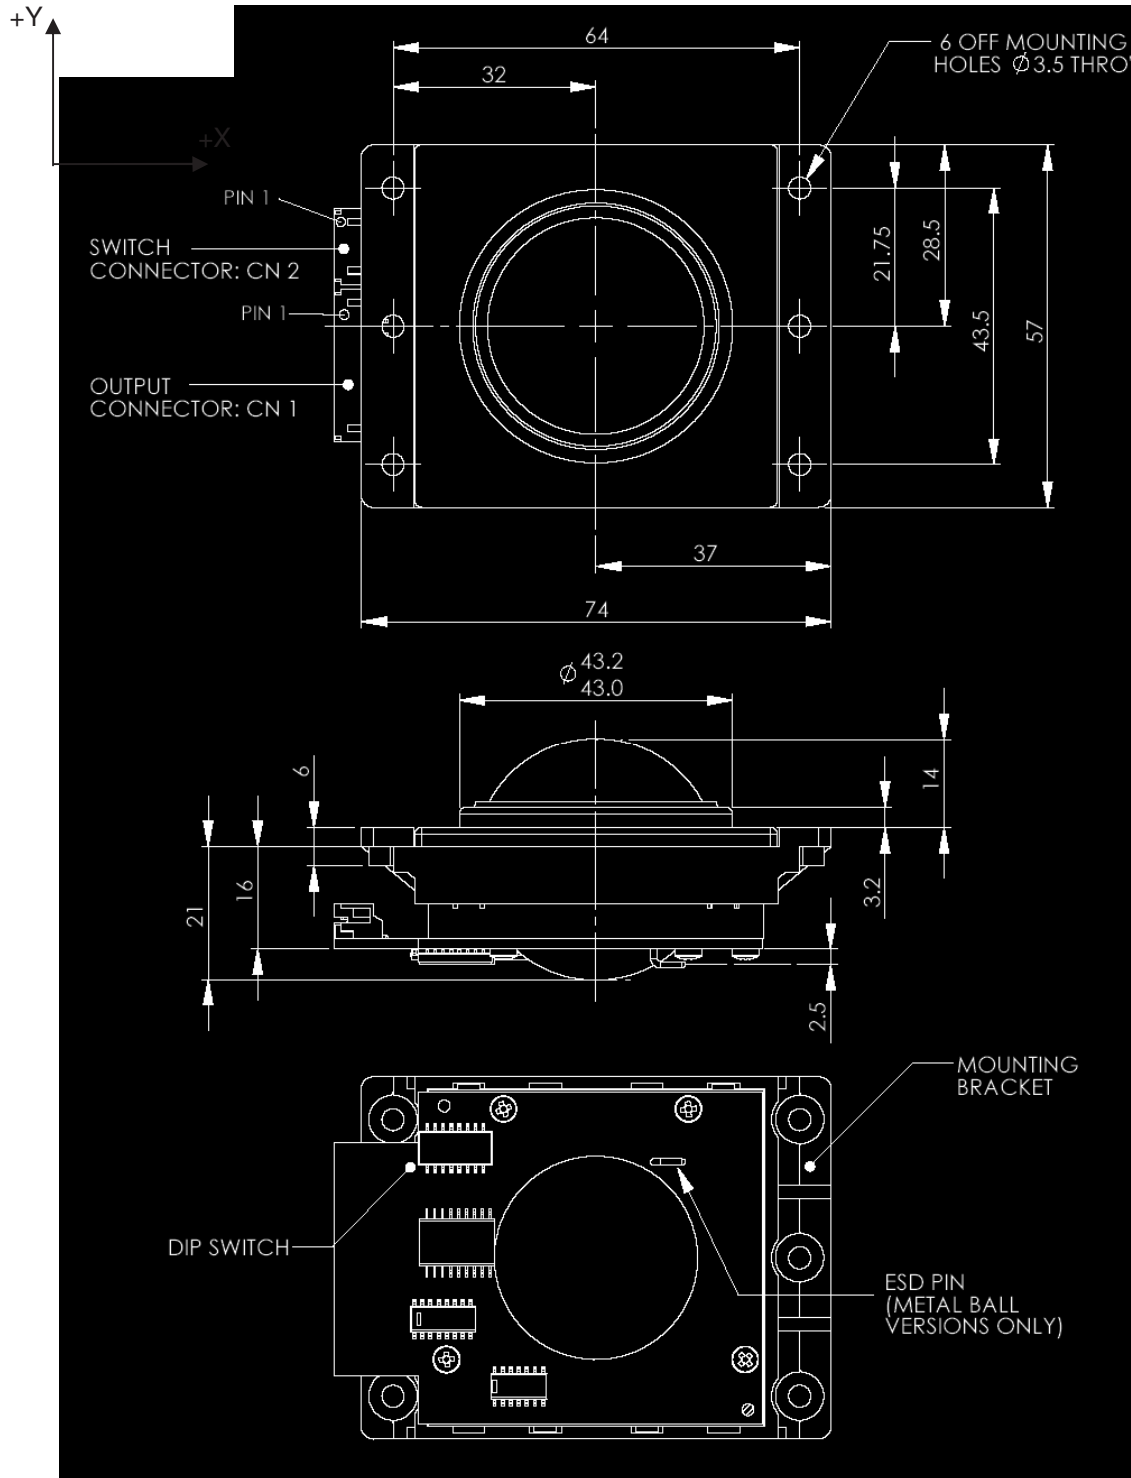

7. OUTLINE DRAWING

Dimensional drawing specifies factory default orientation.

All dimensions are in mm unless otherwise stated.

Tolerances +/- 0.2mm unless otherwise stated

Please note that an IGES model is available on request. Please contact your local sales office for more information.