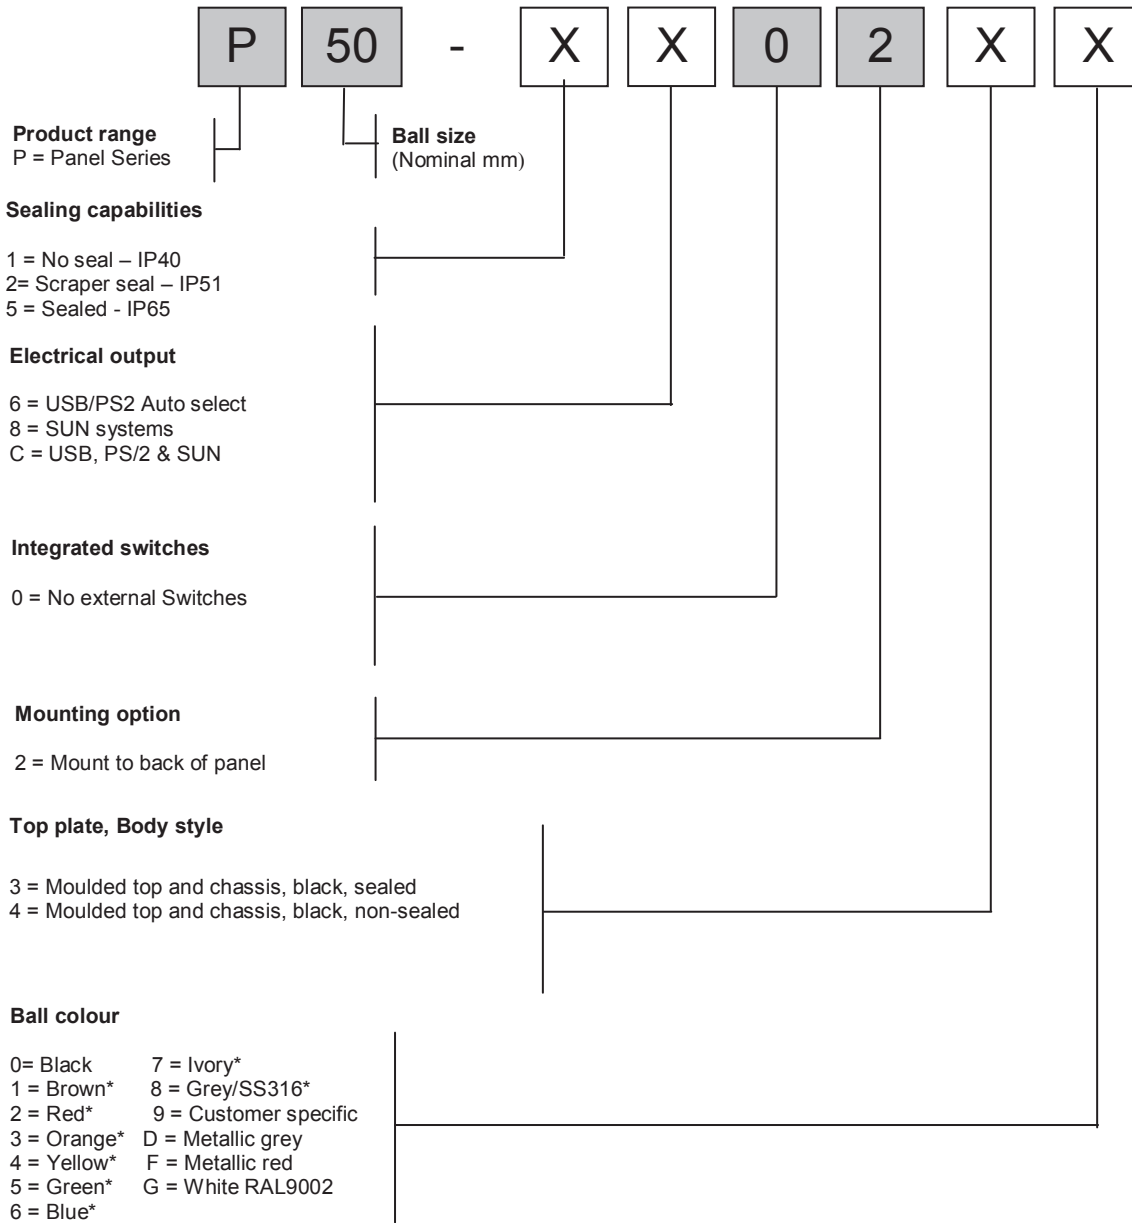

The P50 Series trackballs have been designed to be back of panel mounted as part of OEM keyboards and consoles.

2. FEATURES

- Sealing up to IP65 (BS EN 60529)
- Outputs: PS/2, USB, SUN
- Smooth operation in rugged environments
- Various top plate configurations providing sealing and tracking force options
- High grade stainless steel shaft and bearings
- Custom connector options
- Various ball colours
- Backlit ball options
- VX3™ – integrated zoom feature for scroll wheel functionality

3. APPLICATIONS

- Control systems
- Medical systems
- Marine systems
- Navigation systems
- Sound and lighting desks
- Industrial consoles
- OEM custom solutions available

7. DIMENSION DRAWING

Dimensional drawing specifies factory default orientation.
 All dimensions are in mm unless otherwise stated.
 Tolerances +/- 0.2mm unless otherwise stated
 Please note that an IGES model is available on request. Please contact your local sales office for more information.

8. PRODUCT ORDERING CODE SYSTEM

Please construct your standard product ordering code by selecting the numbers and letters to suit your specification:

*Non standard colour – MOQ and lead-time may apply
For further options on ball colours please contact your local sales representative

8.1 Ordering Example

P50-560230: Panel 50mm, IP65, USB & PS/2, no switches, mount to back of panel, moulded top and chassis, black, sealed, black ball