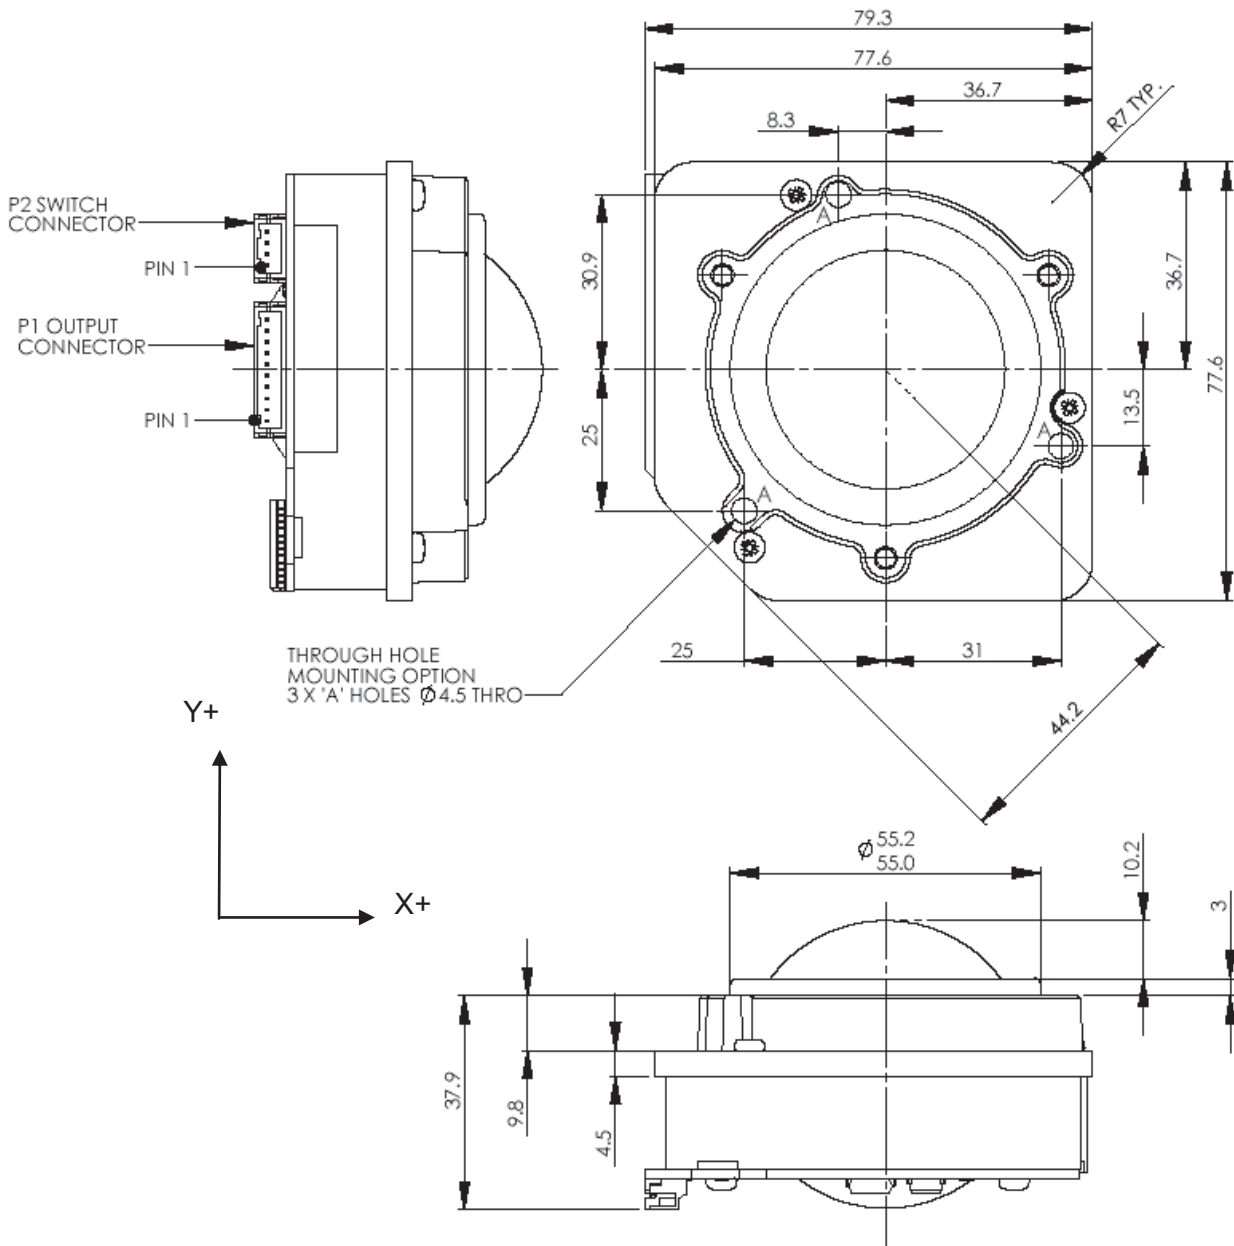

The P50 Series trackballs have been designed to be back of panel mounted as part of OEM keyboards and consoles.

2. FEATURES

- Sealing up to IP65 (BS EN 60529)
- Outputs: PS/2, USB, SUN
- Smooth operation in rugged environments
- Various top plate configurations providing sealing and tracking force options
- High grade stainless steel shaft and bearings
- Custom connector options
- Various ball colours
- Backlit ball options
- VX3™ – integrated zoom feature for scroll wheel functionality

3. APPLICATIONS

- Control systems
- Medical systems
- Marine systems
- Navigation systems
- Sound and lighting desks
- Industrial consoles
- OEM custom solutions available

7. DIMENSION DRAWING

Dimensional drawing specifies factory default orientation.
 All dimensions are in mm unless otherwise stated.
 Tolerances +/- 0.2mm unless otherwise stated
 Please note that an IGES model is available on request. Please contact your local sales office for more information.

8.1 Ordering Example

P50-560230: Panel 50mm, IP65, USB & PS/2, no switches, mount to back of panel, moulded top and chassis, black, sealed, black ball